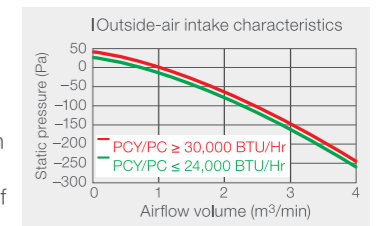

Fresh outside-air intake

Units are equipped with a knock-out hole that enables the induction of fresh outside-air.