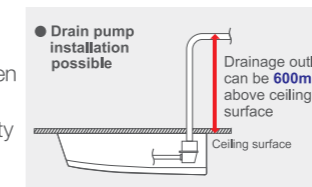

Product Feature

Stylish indoor unit design

a stylish square-like design is adopted for the indoor units of all models. As a result, the units blend in better with the ceiling.

Optional drain pump for full-capacity models

The pumping height of the optional drain pump has been increased from 400mm to 600mm, expanding flexibility in choosing unit location during installation work.

Fresh outside-air intake

Units are equipped with a knock-out hole that enables the induction of fresh outside-air.